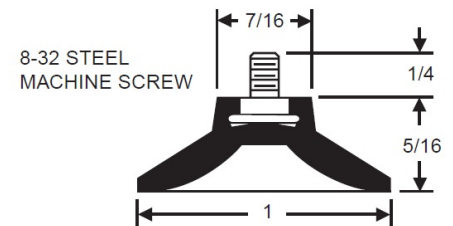

## Specifications

Height (in)	9/16
Manufacturer	RPM Mechanical Inc.
Width (in)	1

[Request for Quote](#)

[Contact Us](#)

**USA**  
4392 Broadway  
Depew, NY 14043

**Canada**  
2290 Industrial Street  
Burlington, Ontario  
L7P 1A1