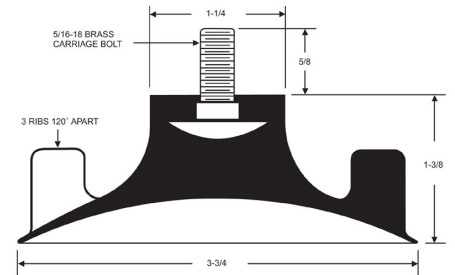

## Specifications

Height (in)	1 3/8
Manufacturer	RPM Mechanical Inc.
Width (in)	3 3/4

[Request for Quote](#)

[Contact Us](#)

**USA**  
4392 Broadway  
Depew, NY 14043

**Canada**  
2290 Industrial Street  
Burlington, Ontario  
L7P 1A1