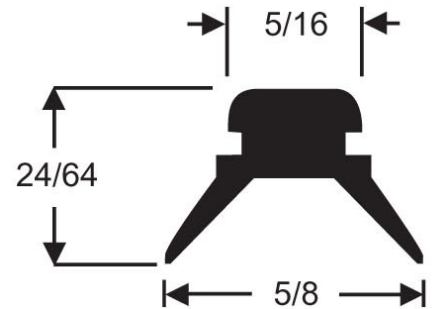

62-RH Suction Cups

Item # 62-RH Suction Cups

Specifications

Height (in)	3/8
Manufacturer	RPM Mechanical Inc.
Width (in)	5/8

[Request for Quote](#)

[Contact Us](#)

USA
4392 Broadway
Depew, NY 14043

Canada
2290 Industrial Street
Burlington, Ontario
L7P 1A1