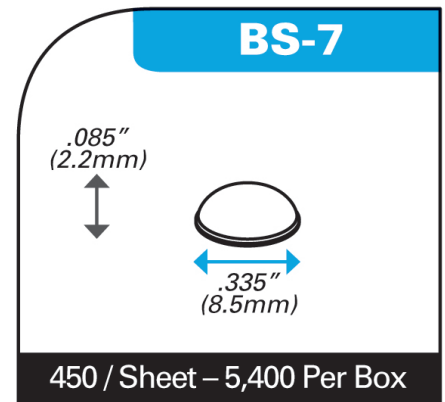

BS-07 WHITE Hemispherical Bumpers

Item # BS-07 WHITE Hemispherical Bumpers

Specifications

Color	WHITE
Depth (in)	0.335
Height (in)	0.085

[Request for Quote](#)

[Contact Us](#)

USA
4392 Broadway
Depew, NY 14043