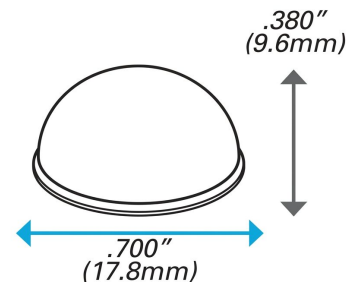

BS-08 BLACK Hemispherical Bumpers

Item # BS-08 BLACK Hemispherical Bumpers

Specifications

Color	Black
Depth (in)	0.7
Height (in)	0.38

[Request for Quote](#)

[Contact Us](#)

USA
4392 Broadway
Depew, NY 14043