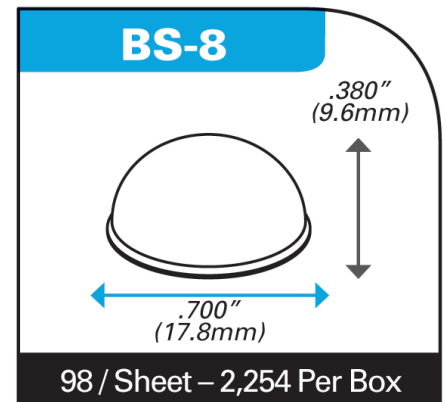

BS-08 BLACK Hemispherical Bumpers

Item # BS-08 BLACK Hemispherical Bumpers

Specifications

Color	Black
Depth (in)	0.7
Height (in)	0.38

[Request for Quote](#)

[Contact Us](#)

USA
4392 Broadway
Depew, NY 14043