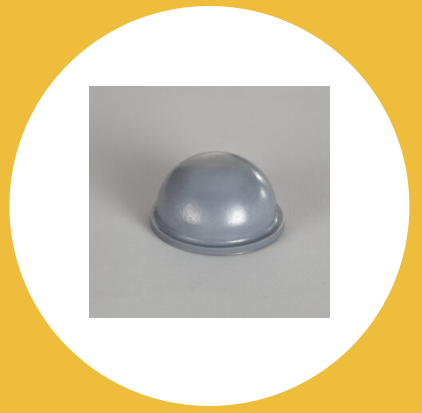

BS-08 GREY Hemispherical Bumpers

Item # BS-08 GREY Hemispherical Bumpers

Specifications

Color	GREY
Depth (in)	0.7
Height (in)	0.38

[Request for Quote](#)

[Contact Us](#)

USA
4392 Broadway
Depew, NY 14043

Canada
2290 Industrial Street
Burlington, Ontario
L7P 1A1