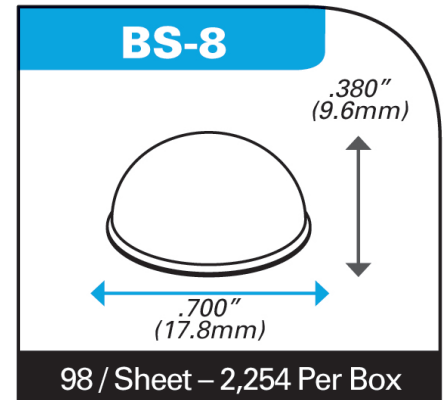

BS-08 GREY Hemispherical Bumpers

Item # BS-08 GREY Hemispherical Bumpers

Specifications

Color	GREY
Depth (in)	0.7
Height (in)	0.38

[Request for Quote](#)

[Contact Us](#)

USA
4392 Broadway
Depew, NY 14043

Canada
2290 Industrial Street
Burlington, Ontario
L7P 1A1