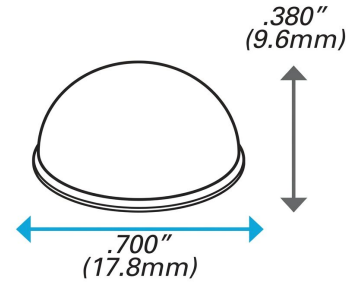

BS-08 GREY Hemispherical Bumpers

Item # BS-08 GREY Hemispherical Bumpers

Specifications

Color	GREY
Depth (in)	0.7
Height (in)	0.38

[Request for Quote](#)

[Contact Us](#)

USA
4392 Broadway
Depew, NY 14043

Canada
2290 Industrial Street
Burlington, Ontario
L7P 1A1