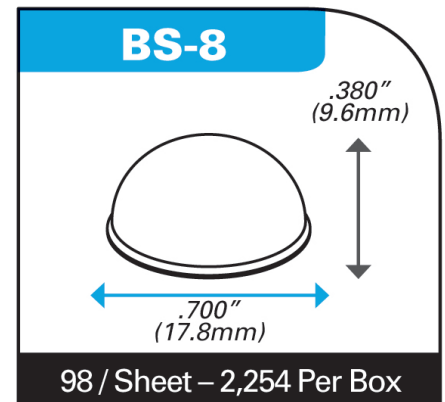

BS-08 WHITE Hemispherical Bumpers

Item # BS-08 WHITE Hemispherical Bumpers

Specifications

Color	WHITE
Depth (in)	0.7
Height (in)	0.38

[Request for Quote](#)

[Contact Us](#)

USA
4392 Broadway
Depew, NY 14043