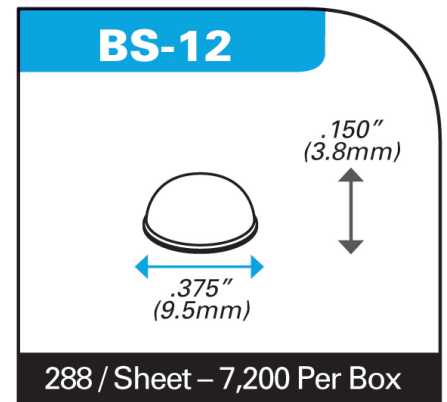

BS-12 BLACK Hemispherical Bumpers

Item # BS-12 BLACK Hemispherical Bumpers

Specifications

Color	Black
Depth (in)	0.375
Height (in)	0.15

[Request for Quote](#)

[Contact Us](#)

USA
4392 Broadway
Depew, NY 14043