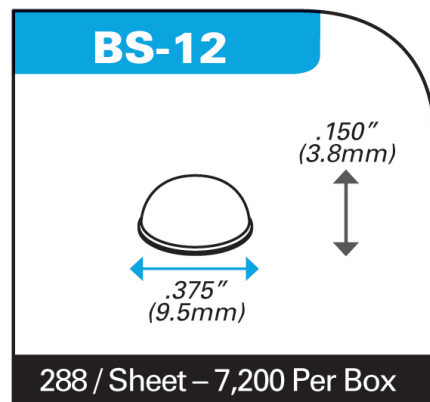

BS-12 GREY Hemispherical Bumpers

Item # BS-12 GREY Hemispherical Bumpers

Specifications

Color	GREY
Depth (in)	0.375
Height (in)	0.15

[Request for Quote](#)

[Contact Us](#)

USA
4392 Broadway
Depew, NY 14043

Canada
2290 Industrial Street
Burlington, Ontario
L7P 1A1