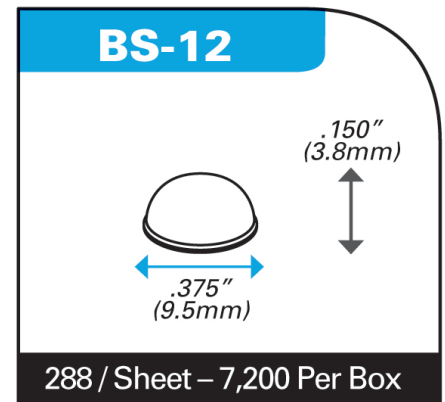

BS-12 WHITE Hemispherical Bumpers

Item # BS-12 WHITE Hemispherical Bumpers

Specifications

Color	WHITE
Depth (in)	0.375
Height (in)	0.15

[Request for Quote](#)

[Contact Us](#)

USA
4392 Broadway
Depew, NY 14043