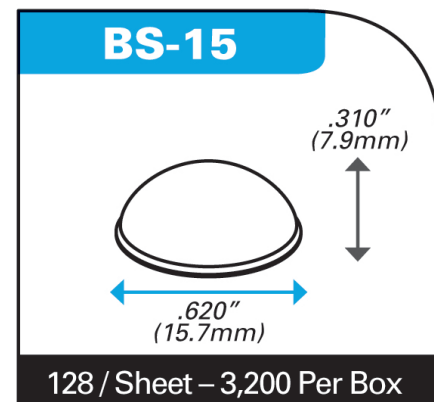

BS-15 BLACK Hemispherical Bumpers

Item # BS-15 BLACK Hemispherical Bumpers

Specifications

Color	Black
Depth (in)	0.62
Height (in)	0.31

[Request for Quote](#)

[Contact Us](#)

USA
4392 Broadway
Depew, NY 14043