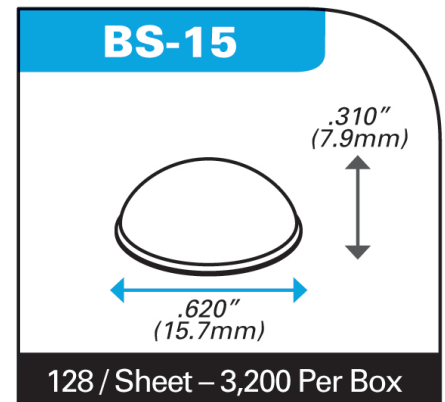

# BS-15 GREY Hemispherical Bumpers

Item # BS-15 GREY Hemispherical Bumpers

## Specifications

Color	GREY
Depth (in)	0.62
Height (in)	0.31

[Request for Quote](#)

[Contact Us](#)

**USA**  
4392 Broadway  
Depew, NY 14043

**Canada**  
2290 Industrial Street  
Burlington, Ontario  
L7P 1A1