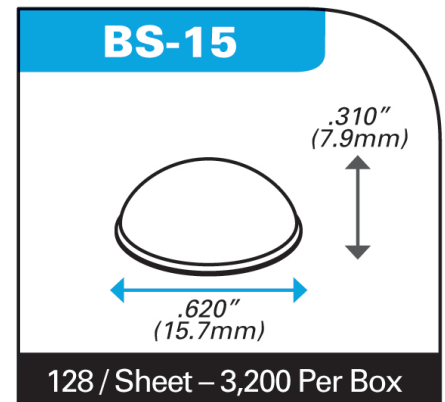

BS-15 WHITE Hemispherical Bumpers

Item # BS-15 WHITE Hemispherical Bumpers

Specifications

Color	WHITE
Depth (in)	0.62
Height (in)	0.31

[Request for Quote](#)

[Contact Us](#)

USA
4392 Broadway
Depew, NY 14043