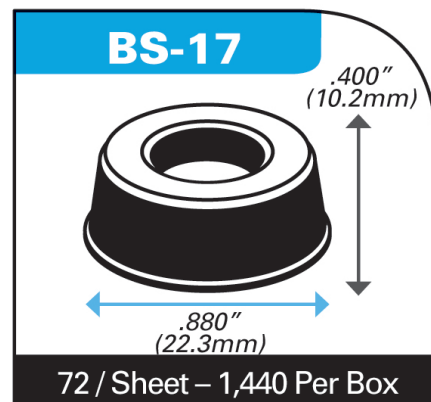

BS-17 BLACK Recessed Bumpers

Item # BS-17 BLACK Recessed Bumpers

Specifications

Color	Black
Depth (in)	0.88
Height (in)	0.4

[Request for Quote](#)

[Contact Us](#)

USA
4392 Broadway
Depew, NY 14043

Canada
2290 Industrial Street
Burlington, Ontario
L7P 1A1