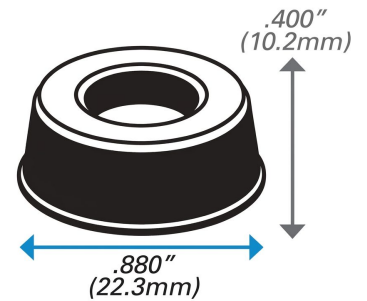

BS-17 BLACK Recessed Bumpers

Item # BS-17 BLACK Recessed Bumpers

Specifications

Color	Black
Depth (in)	0.88
Height (in)	0.4

[Request for Quote](#)

[Contact Us](#)

USA
4392 Broadway
Depew, NY 14043

Canada
2290 Industrial Street
Burlington, Ontario
L7P 1A1