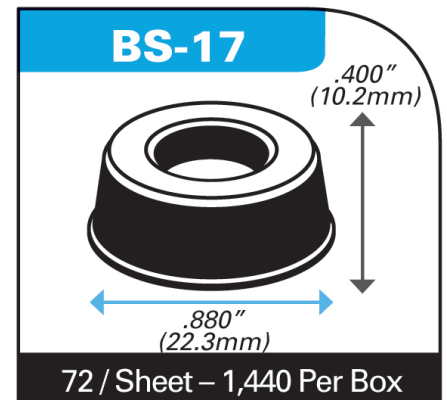

BS-17 GREY Recessed Bumpers

Item # BS-17 GREY Recessed Bumpers

Specifications

Color	GREY
Depth (in)	0.88
Height (in)	0.4

[Request for Quote](#)

[Contact Us](#)

USA
4392 Broadway
Depew, NY 14043

Canada
2290 Industrial Street
Burlington, Ontario
L7P 1A1