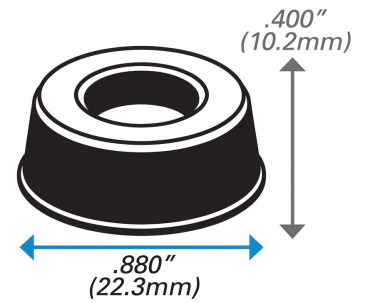

BS-17 GREY Recessed Bumpers

Item # BS-17 GREY Recessed Bumpers

Specifications

Color	GREY
Depth (in)	0.88
Height (in)	0.4

[Request for Quote](#)

[Contact Us](#)

USA
4392 Broadway
Depew, NY 14043

Canada
2290 Industrial Street
Burlington, Ontario
L7P 1A1