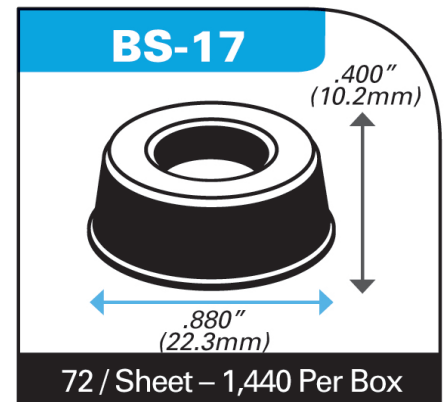

BS-17 WHITE Recessed Bumpers

Item # BS-17 WHITE Recessed Bumpers

Specifications

Color	WHITE
Depth (in)	0.88
Height (in)	0.4

[Request for Quote](#)

[Contact Us](#)

USA
4392 Broadway
Depew, NY 14043

Canada
2290 Industrial Street
Burlington, Ontario
L7P 1A1