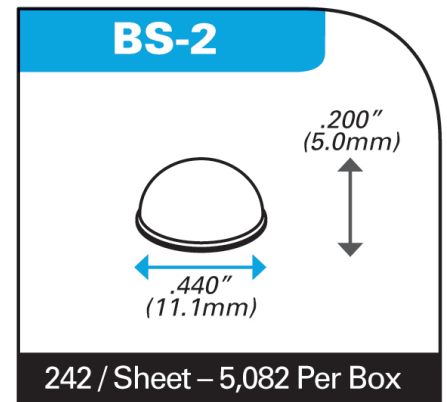

# BS-2 BLACK Hemispherical Bumpers

Item # BS-2 BLACK Hemispherical Bumpers

## Specifications

Color	Black
Depth (in)	0.44
Height (in)	0.2

[Request for Quote](#)

[Contact Us](#)

**USA**  
4392 Broadway  
Depew, NY 14043

**Canada**  
2290 Industrial Street  
Burlington, Ontario  
L7P 1A1