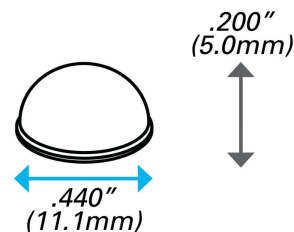

# BS-2 BLACK Hemispherical Bumpers

Item # BS-2 BLACK Hemispherical Bumpers

## Specifications

Color	Black
Depth (in)	0.44
Height (in)	0.2

[Request for Quote](#)

[Contact Us](#)

**USA**  
4392 Broadway  
Depew, NY 14043

**Canada**  
2290 Industrial Street  
Burlington, Ontario  
L7P 1A1