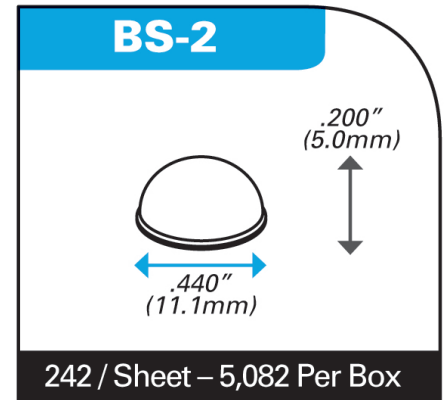

BS-2 BROWN Hemispherical Bumpers

Item # BS-2 BROWN Hemispherical Bumpers

Specifications

Color	BROWN
Depth (in)	0.44
Height (in)	0.2

[Request for Quote](#)

[Contact Us](#)

USA
4392 Broadway
Depew, NY 14043

Canada
2290 Industrial Street
Burlington, Ontario
L7P 1A1