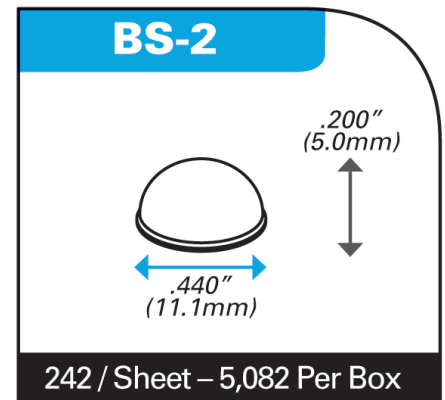

# BS-2 GREY Hemispherical Bumpers

Item # BS-2 GREY Hemispherical Bumpers

## Specifications

Color	GREY
Depth (in)	0.44
Height (in)	0.2

[Request for Quote](#)

[Contact Us](#)

 **USA**  
4392 Broadway  
Depew, NY 14043

 **Canada**  
2290 Industrial Street  
Burlington, Ontario  
L7P 1A1