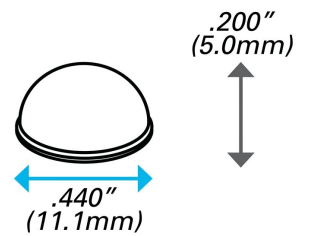

BS-2 GREY Hemispherical Bumpers

Item # BS-2 GREY Hemispherical Bumpers

Specifications

| | |
|-------------|------|
| Color | GREY |
| Depth (in) | 0.44 |
| Height (in) | 0.2 |

[Request for Quote](#)

[Contact Us](#)