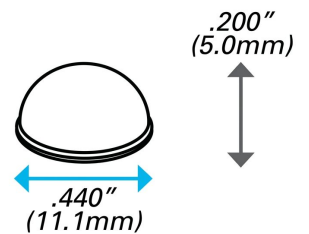

BS-2 ORANGE Hemispherical Bumpers

Item # BS-2 ORANGE Hemispherical Bumpers

Specifications

Color	Orange
Depth (in)	0.44
Height (in)	0.2

[Request for Quote](#)

[Contact Us](#)

USA
4392 Broadway
Depew, NY 14043