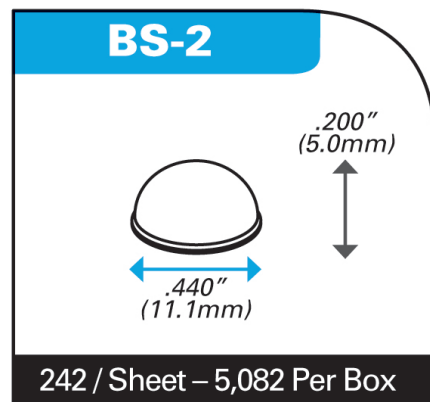

BS-2 ORANGE Hemispherical Bumpers

Item # BS-2 ORANGE Hemispherical Bumpers

Specifications

Color	Orange
Depth (in)	0.44
Height (in)	0.2

[Request for Quote](#)

[Contact Us](#)

USA
4392 Broadway
Depew, NY 14043