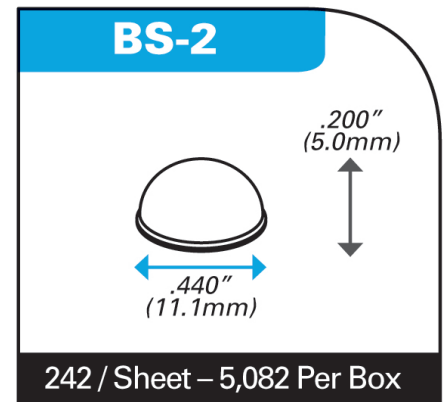

BS-2 WHITE Hemispherical Bumpers

Item # BS-2 WHITE Hemispherical Bumpers

Specifications

Color	WHITE
Depth (in)	0.44
Height (in)	0.2

[Request for Quote](#)

[Contact Us](#)

USA
4392 Broadway
Depew, NY 14043

Canada
2290 Industrial Street
Burlington, Ontario
L7P 1A1