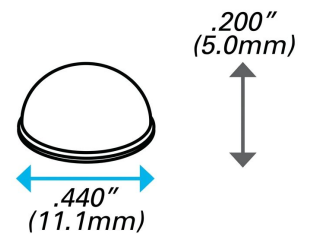

# BS-2 WHITE Hemispherical Bumpers

Item # BS-2 WHITE Hemispherical Bumpers

## Specifications

Color	WHITE
Depth (in)	0.44
Height (in)	0.2

[Request for Quote](#)

[Contact Us](#)

**USA**  
4392 Broadway  
Depew, NY 14043

**Canada**  
2290 Industrial Street  
Burlington, Ontario  
L7P 1A1