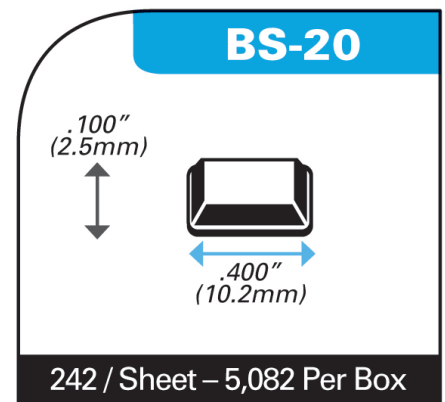

BS-20 GREY Square Bumpers

Item # BS-20 GREY Square Bumpers

Specifications

Color	GREY
Height (in)	0.1
Width (in)	0.4

[Request for Quote](#)

[Contact Us](#)

USA
4392 Broadway
Depew, NY 14043

Canada
2290 Industrial Street
Burlington, Ontario
L7P 1A1