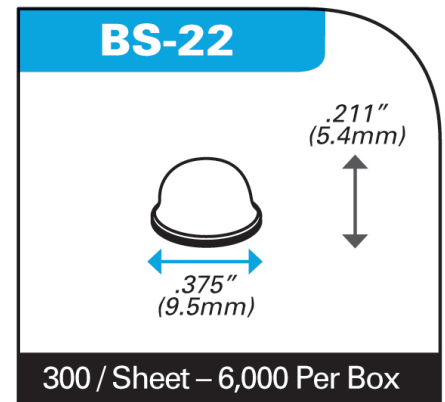

# BS-22 BLACK Hemispherical Bumpers

Item # BS-22 BLACK Hemispherical Bumpers

## Specifications

Color	CLEAR
Depth (in)	0.375
Height (in)	0.211

[Request for Quote](#)

[Contact Us](#)

**USA**  
4392 Broadway  
Depew, NY 14043

**Canada**  
2290 Industrial Street  
Burlington, Ontario  
L7P 1A1