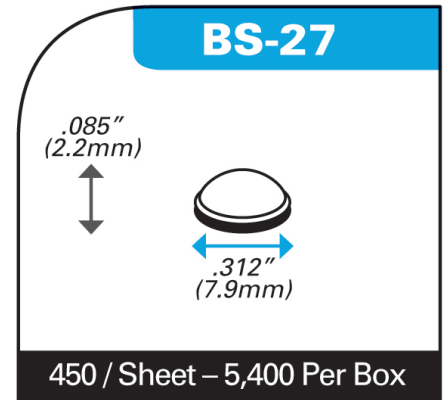

BS-27 WHITE Hemispherical Bumpers

Item # BS-27 WHITE Hemispherical Bumpers

Specifications

Color	WHITE
Depth (in)	0.312
Height (in)	0.085

[Request for Quote](#)

[Contact Us](#)

USA
4392 Broadway
Depew, NY 14043