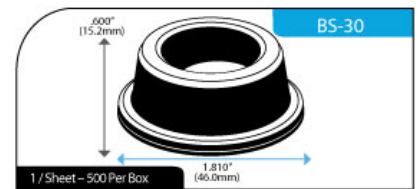

BS-30 BLACK Recessed Bumpers

Item # BS-30 BLACK Recessed Bumpers

Specifications

Color	Black
Depth (in)	1.81
Height (in)	0.6

[Request for Quote](#)

[Contact Us](#)

USA
4392 Broadway
Depew, NY 14043

Canada
2290 Industrial Street
Burlington, Ontario
L7P 1A1