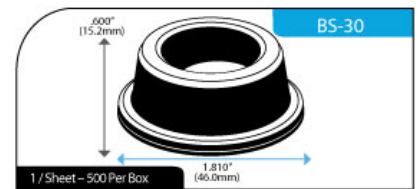

BS-30 BROWN Recessed Bumpers

Item # BS-30 BROWN Recessed Bumpers

Specifications

Color	BROWN
Depth (in)	1.81
Height (in)	0.6

[Request for Quote](#)

[Contact Us](#)

USA
4392 Broadway
Depew, NY 14043

Canada
2290 Industrial Street
Burlington, Ontario
L7P 1A1