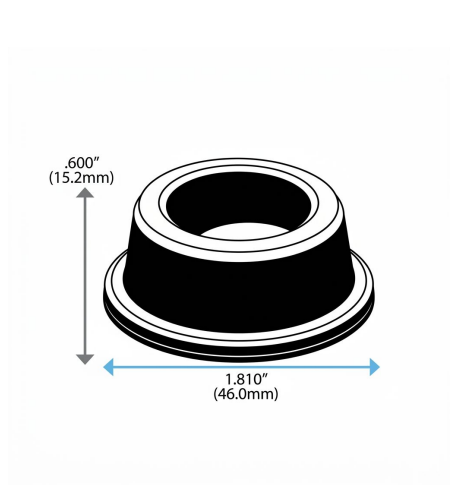

BS-30 BROWN Recessed Bumpers

Item # BS-30 BROWN Recessed Bumpers

Specifications

Color	BROWN
Depth (in)	1.81
Height (in)	0.6

[Request for Quote](#)

[Contact Us](#)

USA
4392 Broadway
Depew, NY 14043

Canada
2290 Industrial Street
Burlington, Ontario
L7P 1A1