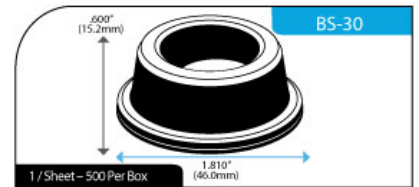

BS-30 GREY Recessed Bumpers

Item # BS-30 GREY Recessed Bumpers

Specifications

| | |
|-------------|------|
| Color | GREY |
| Depth (in) | 1.81 |
| Height (in) | 0.6 |

[Request for Quote](#)

[Contact Us](#)