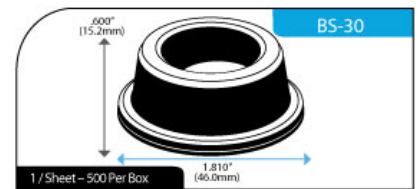

BS-30 WHITE Recessed Bumpers

Item # BS-30 WHITE Recessed Bumpers

Specifications

Color	WHITE
Depth (in)	1.81
Height (in)	0.6

[Request for Quote](#)

[Contact Us](#)

USA
4392 Broadway
Depew, NY 14043

Canada
2290 Industrial Street
Burlington, Ontario
L7P 1A1