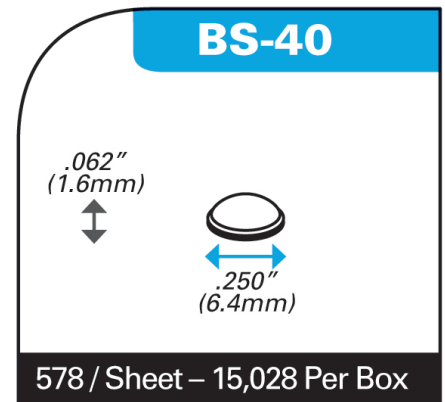

BS-40 WHITE Hemispherical Bumpers

Item # BS-40 WHITE Hemispherical Bumpers

Specifications

Color	WHITE
Depth (in)	0.25
Height (in)	0.062

[Request for Quote](#)

[Contact Us](#)

USA
4392 Broadway
Depew, NY 14043