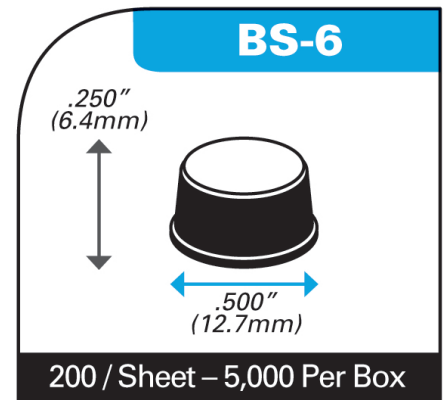

BS-6 GREY Cylindrical Bumpers

Item # BS-6 GREY Cylindrical Bumpers

Specifications

Color	GREY
Depth (in)	0.5
Height (in)	0.25

[Request for Quote](#)

[Contact Us](#)

USA
4392 Broadway
Depew, NY 14043

Canada
2290 Industrial Street
Burlington, Ontario
L7P 1A1