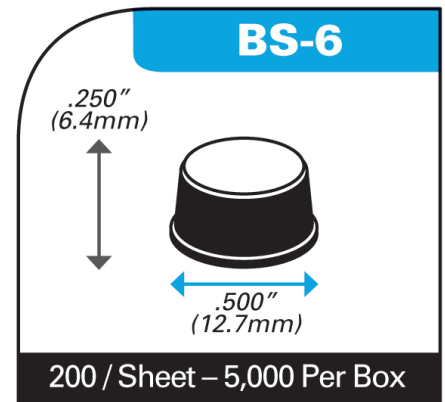

BS-6 WHITE Cylindrical Bumpers

Item # BS-6 WHITE Cylindrical Bumpers

Specifications

Color	WHITE
Depth (in)	0.5
Height (in)	0.25

[Request for Quote](#)

[Contact Us](#)

USA
4392 Broadway
Depew, NY 14043

Canada
2290 Industrial Street
Burlington, Ontario
L7P 1A1