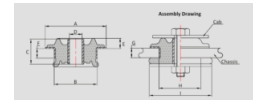

## Specifications

Manufacturer	
A (mm)	120
B (mm)	89
C (mm)	47
D (mm)	25
E (mm)	21
F (mm)	23
G (mm)	25
H Min (mm)	89.25
H Max (mm)	89.75
I Min (mm)	120
Max Load (kg)	713

Cab Mountings are designed for fast, hassle-free installation with a simple single-bolt system. Their unique rubber profile delivers exceptional ride comfort for vehicle cabs, while effectively controlling movement under shocks and bumps. Integrated overload and rebound washers add an extra layer of protection, ensuring a safe, reliable, and failsafe solution in demanding conditions.