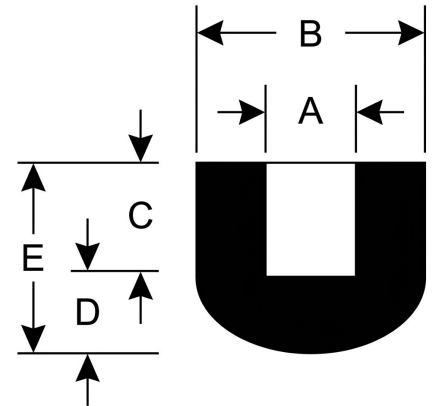

CAP-103 Caps 101-103

Item # CAP-103 Caps 101-103

Specifications

End Thickness D	1/4
Inside Diameter A (in)	1/4
Inside Height C (in)	11/32
Outer Diameter B (in)	17/32
Outside Diameter B (in)	17/32
Total Height E (in)	19/32