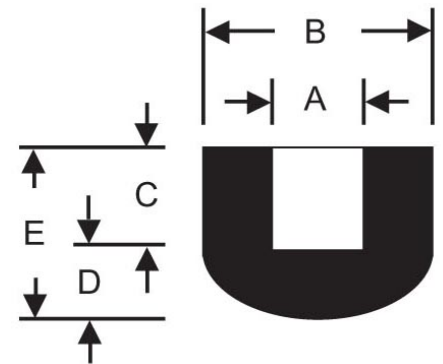

CAP-103 Caps 101-103

Item # CAP-103 Caps 101-103

Specifications

End Thickness D	1/4
Inside Diameter A (in)	1/4
Inside Height C (in)	11/32
Outer Diameter B (in)	17/32
Outside Diameter B (in)	17/32
Total Height E (in)	19/32