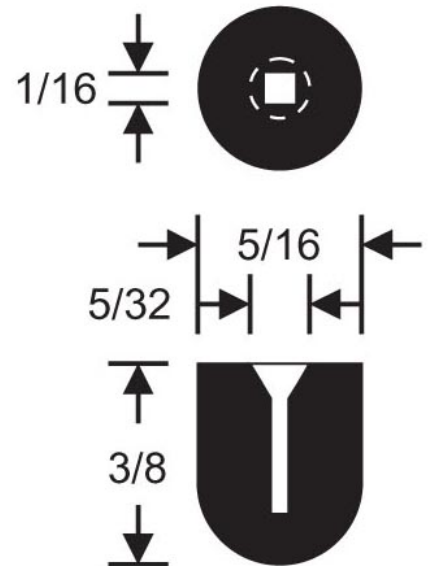

CAP-104 Caps 104-107

Item # CAP-104 Caps 104-107

Specifications

| | |
|-------------------------|------|
| Depth (in) | 5/16 |
| Height (in) | 3/8 |
| Inside Diameter A (in) | 5/32 |
| Outer Diameter B (in) | 5/16 |
| Outside Diameter B (in) | 5/16 |
| Total Height E (in) | 3/8 |