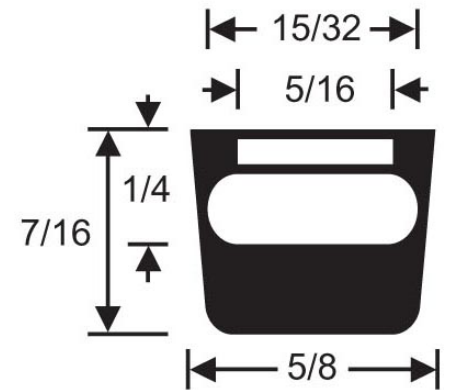

CAP-107 Caps 104-107

Item # CAP-107 Caps 104-107

Specifications

Height (in)	7/16
Inside Diameter A (in)	15/32
Outer Diameter B (in)	5/16
Outside Diameter B (in)	5/16
Total Height E (in)	7/16

[Request for Quote](#)