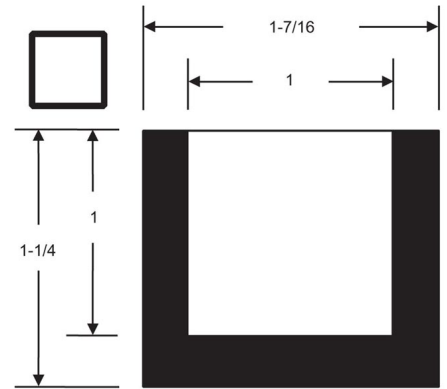

CAP-108 Round/Square Caps

Item # CAP-108 Round/Square Caps

Specifications

Height (in)	1 1/4
Width (in)	1 7/16

[Request for Quote](#)

[Contact Us](#)

USA
4392 Broadway
Depew, NY 14043

Canada
2290 Industrial Street
Burlington, Ontario
L7P 1A1