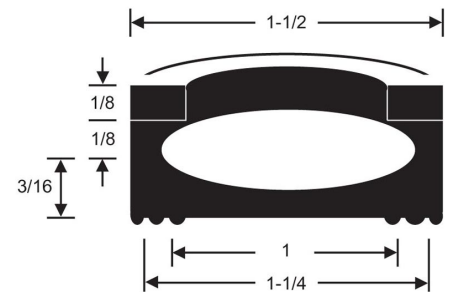

CAP-109 Round/Square Caps

Item # CAP-109 Round/Square Caps

Specifications

Height (in)	5/16
Width (in)	1 1/2

[Request for Quote](#)

[Contact Us](#)

USA
4392 Broadway
Depew, NY 14043

Canada
2290 Industrial Street
Burlington, Ontario
L7P 1A1