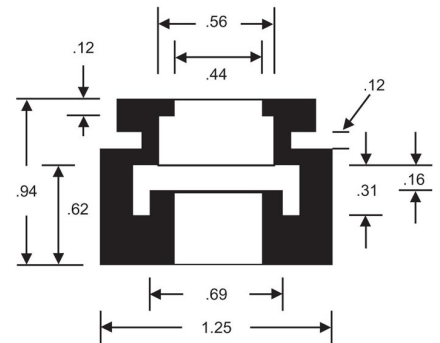

CM-109 Compressor Mounts

Item # CM-109 Compressor Mounts

Specifications

Height (in)	0.94
Width (in)	1 1/4

[Request for Quote](#)

[Contact Us](#)

 **USA**
4392 Broadway
Depew, NY 14043

 **Canada**
2290 Industrial Street
Burlington, Ontario
L7P 1A1