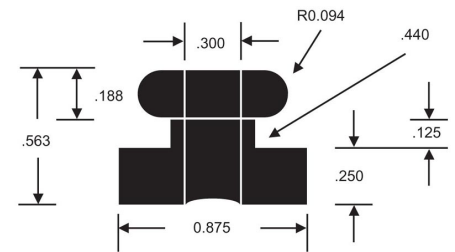

# CM-2420B Compressor Mounts

Item # CM-2420B Compressor Mounts

## Specifications

Height (in)	0.563
Width (in)	0.875

[Request for Quote](#)

[Contact Us](#)

**USA**  
4392 Broadway  
Depew, NY 14043

**Canada**  
2290 Industrial Street  
Burlington, Ontario  
L7P 1A1

888.842.5668