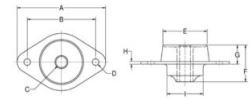

FCM-102-1100 Safetied Tube Form Series

Item # FCM-102-1100 Safetied Tube Form Series

Specifications

Manufacturer	RPM Mechanical Inc.
A (in)	7.5
A (mm)	190.5
Axial Static Deflection at Nominal Load (Imperial)	0.17
Axial Static Deflection at Nominal Load (Metric)	4.25
B (in)	6
B (mm)	152.4
C (in)	1.07
C (mm)	27
D (in)	0.66
D (mm)	16.7
E (in)	4.61
E (mm)	117