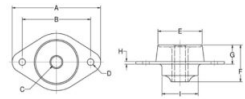

Item # FCM-102-1100 Safetied Tube Form Series

Specifications (Continued)

F (in)	4
F (mm)	101.6
G (in)	1.49
G (mm)	37.8
I (in)	3.51
I (mm)	89
Max Radial Static Load Rating (lbs)	2425.09
Max Radial Static Load Rating (kg)	1100