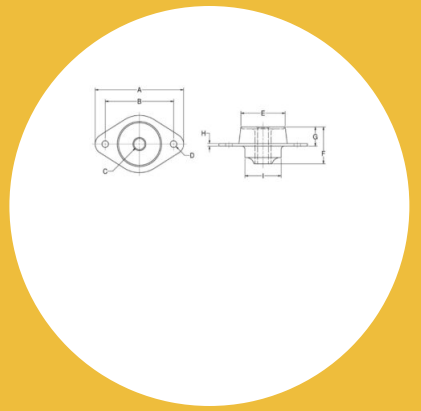

Item # FCM-102-625 Safetied Tube Form Series

Specifications (Continued)

F (in)	4
F (mm)	101.6
G (in)	1.49
G (mm)	37.8
I (in)	3.51
I (mm)	89
Max Radial Static Load Rating (lbs)	1377.89
Max Radial Static Load Rating (kg)	625