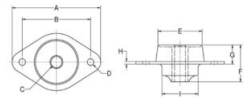

FCM-102-625 Safetied Tube Form Series

Item # FCM-102-625 Safetied Tube Form Series

Specifications

Manufacturer	RPM Mechanical Inc.
A (in)	7.5
A (mm)	190.5
Axial Static Deflection at Nominal Load (Imperial)	0.17
Axial Static Deflection at Nominal Load (Metric)	4.25
B (in)	6
B (mm)	152.4
C (in)	1.07
C (mm)	27
D (in)	0.66
D (mm)	16.7
E (in)	4.61
E (mm)	117