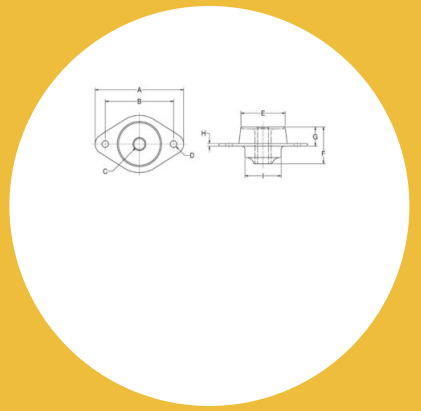

FCM-102-800 Safetied Tube Form Series

Item # FCM-102-800 Safetied Tube Form Series

Specifications

Manufacturer	RPM Mechanical Inc.
A (in)	7.5
A (mm)	190.5
Axial Static Deflection at Nominal Load (Imperial)	0.17
Axial Static Deflection at Nominal Load (Metric)	4.25
B (in)	6
B (mm)	152.4
C (in)	1.07
C (mm)	27
D (in)	0.66
D (mm)	16.7
E (in)	4.61
E (mm)	117