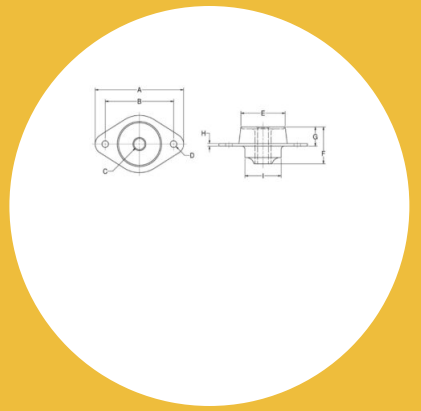

Item # FCM-102-800 Safetied Tube Form Series

Specifications (Continued)

F (in)	4
F (mm)	101.6
G (in)	1.49
G (mm)	37.8
I (in)	3.51
I (mm)	89
Max Radial Static Load Rating (lbs)	1763.7
Max Radial Static Load Rating (kg)	800