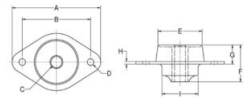

FCM-102-900 Safetied Tube Form Series

Item # FCM-102-900 Safetied Tube Form Series

Specifications

Manufacturer	RPM Mechanical Inc.
A (in)	7.5
A (mm)	190.5
Axial Static Deflection at Nominal Load (Imperial)	0.17
Axial Static Deflection at Nominal Load (Metric)	4.25
B (in)	6
B (mm)	152.4
C (in)	1.07
C (mm)	27
D (in)	0.66
D (mm)	16.7
E (in)	4.61
E (mm)	117

- Center Bonded Mounts isolate vibration, control shock and reduce noise due to structure borne vibrations.
- Available in a full range of rated load capacities and able to withstand shock loads of 10 g's, these mounts effectively protect equipment and improve operator comfort. They are ideal for automotive, marine, railroad and industrial markets.

Center Bonded Mounts provide flexible suspension systems for mobile, transport-mounted or portable equipment. Typical applications include engines, cabs, fuel tanks, pumps, air conditioning units, compressors and industrial machinery. Non-Stock Item