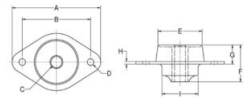

FCM-58-230 Safetied Tube Form Series

Item # FCM-58-230 Safetied Tube Form Series

Specifications

Manufacturer	RPM Mechanical Inc.
A (in)	5.26
A (mm)	133.4
Axial Static Deflection at Nominal Load (Imperial)	0.15
Axial Static Deflection at Nominal Load (Metric)	3.8
B (in)	4.26
B (mm)	108
C (in)	0.69
C (mm)	17.4
D (in)	0.41
D (mm)	10.3
E (in)	2.75
E (mm)	69.8

- Center Bonded Mounts isolate vibration, control shock and reduce noise due to structure borne vibrations.
- Available in a full range of rated load capacities and able to withstand shock loads of 10 g's, these mounts effectively protect equipment and improve operator comfort. They are ideal for automotive, marine, railroad and industrial markets.

Center Bonded Mounts provide flexible suspension systems for mobile, transport-mounted or portable equipment. Typical applications include engines, cabs, fuel tanks, pumps, air conditioning units, compressors and industrial machinery. Non-Stock Item