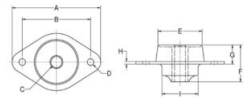

FCM-58-315 Safetied Tube Form Series

Item # FCM-58-315 Safetied Tube Form Series

Specifications

Manufacturer	RPM Mechanical Inc.
A (in)	5.26
A (mm)	133.4
Axial Static Deflection at Nominal Load (Imperial)	0.15
Axial Static Deflection at Nominal Load (Metric)	3.8
B (in)	4.26
B (mm)	108
C (in)	0.69
C (mm)	17.4
D (in)	0.41
D (mm)	10.3
E (in)	2.75
E (mm)	69.8