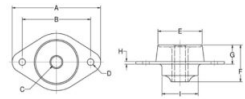

Item # FCM-58-315 Safetied Tube Form Series

Specifications (Continued)

F (in)	2.26
F (mm)	57.2
G (in)	1.19
G (mm)	30
I (in)	2.26
I (mm)	57.2
Max Radial Static Load Rating (lbs)	694.46
Max Radial Static Load Rating (kg)	315