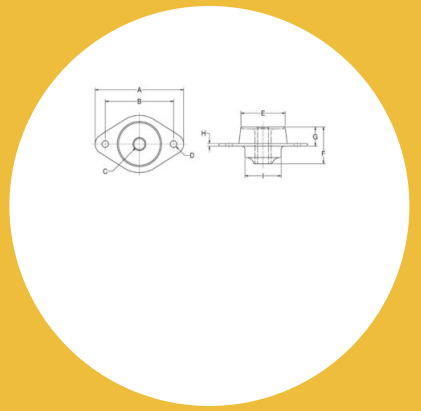

FCM-58-390 Safetied Tube Form Series

Item # FCM-58-390 Safetied Tube Form Series

Specifications

Manufacturer	RPM Mechanical Inc.
A (in)	5.26
A (mm)	133.4
Axial Static Deflection at Nominal Load (Imperial)	0.15
Axial Static Deflection at Nominal Load (Metric)	3.8
B (in)	4.26
B (mm)	108
C (in)	0.69
C (mm)	17.4
D (in)	0.41
D (mm)	10.3
E (in)	2.75
E (mm)	69.8