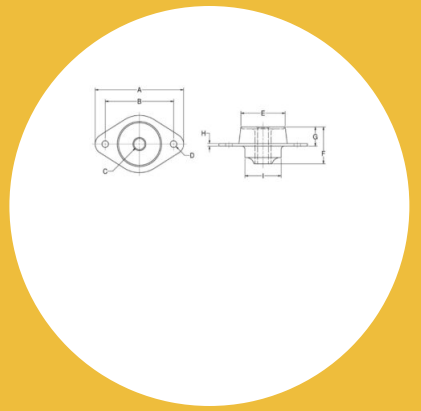

Item # FCM-58-390 Safetied Tube Form Series

Specifications (Continued)

F (in)	2.26
F (mm)	57.2
G (in)	1.19
G (mm)	30
I (in)	2.26
I (mm)	57.2
Max Radial Static Load Rating (lbs)	859.81
Max Radial Static Load Rating (kg)	390