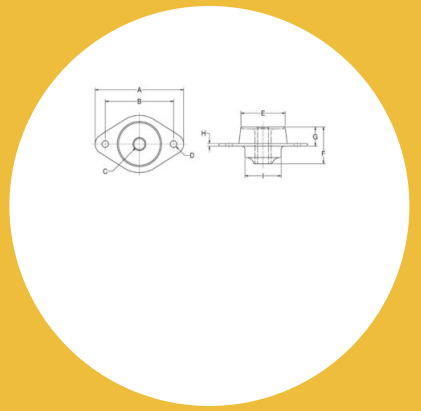

FCM-58-460 Safetied Tube Form Series

Item # FCM-58-460 Safetied Tube Form Series

Specifications

Manufacturer	RPM Mechanical Inc.
A (in)	5.26
A (mm)	133.4
Axial Static Deflection at Nominal Load (Imperial)	0.15
Axial Static Deflection at Nominal Load (Metric)	3.8
B (in)	4.26
B (mm)	108
C (in)	0.69
C (mm)	17.4
D (in)	0.41
D (mm)	10.3
E (in)	2.75
E (mm)	69.8