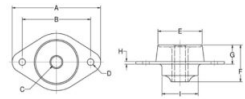

Item # FCM-58-460 Safetied Tube Form Series

Specifications (Continued)

F (in)	2.26
F (mm)	57.2
G (in)	1.19
G (mm)	30
I (in)	2.26
I (mm)	57.2
Max Radial Static Load Rating (lbs)	1014.13
Max Radial Static Load Rating (kg)	460