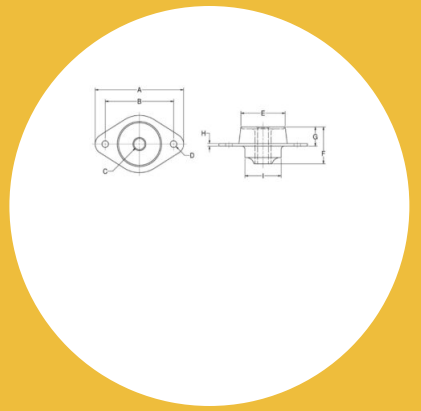

Item # FCM-76-420 Safetied Tube Form Series

Specifications (Continued)

F (in)	3
F (mm)	76.2
G (in)	1.36
G (mm)	34.5
I (in)	2.52
I (mm)	64
Max Radial Static Load Rating (lbs)	925.95
Max Radial Static Load Rating (kg)	420