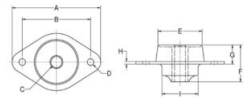

FCM-76-420 Safetied Tube Form Series

Item # FCM-76-420 Safetied Tube Form Series

Specifications

Manufacturer	RPM Mechanical Inc.
A (in)	6.26
A (mm)	158.8
Axial Static Deflection at Nominal Load (Imperial)	0.17
Axial Static Deflection at Nominal Load (Metric)	4.25
B (in)	5
B (mm)	127
C (in)	0.8
C (mm)	20.2
D (in)	0.54
D (mm)	13.5
E (in)	3.51
E (mm)	89