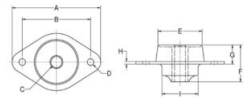

FCM-76-560 Safetied Tube Form Series

Item # FCM-76-560 Safetied Tube Form Series

Specifications

Manufacturer	RPM Mechanical Inc.
A (in)	6.26
A (mm)	158.8
Axial Static Deflection at Nominal Load (Imperial)	0.17
Axial Static Deflection at Nominal Load (Metric)	4.25
B (in)	5
B (mm)	127
C (in)	0.8
C (mm)	20.2
D (in)	0.54
D (mm)	13.5
E (in)	3.51
E (mm)	89