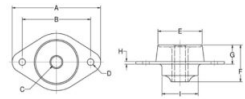

Item # FCM-76-560 Safetied Tube Form Series

Specifications (Continued)

F (in)	3
F (mm)	76.2
G (in)	1.36
G (mm)	34.5
I (in)	2.52
I (mm)	64
Max Radial Static Load Rating (lbs)	1234.59
Max Radial Static Load Rating (kg)	560