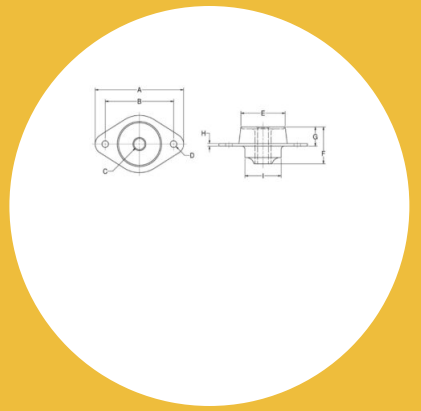

Item # FCM-76-680 Safetied Tube Form Series

Specifications (Continued)

F (in)	3
F (mm)	76.2
G (in)	1.36
G (mm)	34.5
I (in)	2.52
I (mm)	64
Max Radial Static Load Rating (lbs)	1499.15
Max Radial Static Load Rating (kg)	680