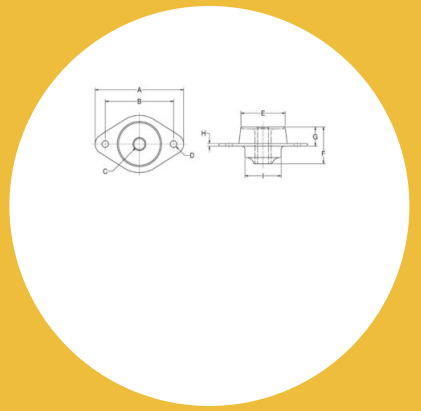

FCM-76-680 Safetied Tube Form Series

Item # FCM-76-680 Safetied Tube Form Series

Specifications

Manufacturer	RPM Mechanical Inc.
A (in)	6.26
A (mm)	158.8
Axial Static Deflection at Nominal Load (Imperial)	0.17
Axial Static Deflection at Nominal Load (Metric)	4.25
B (in)	5
B (mm)	127
C (in)	0.8
C (mm)	20.2
D (in)	0.54
D (mm)	13.5
E (in)	3.51
E (mm)	89